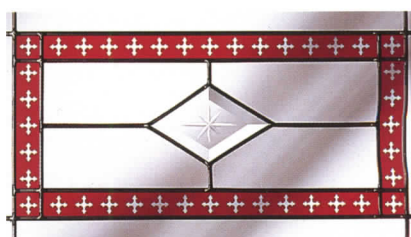

A large, three-dimensional, yellow-gold number '3' with a metallic sheen and a beveled edge, set against a light grey background. The number is positioned on the left side of the page, with a large black shape partially overlapping its right side.

SYSTEM 3

**MANUFACTURERS OF
HERMETICALLY SEALED
DOUBLE GLAZING UNITS**

BEVELLED FANLIGHT DESIGNS

RBF9

RBF10

RBF11

RBF1

RBF5