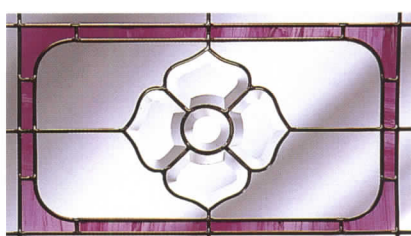

RBF12

RBF13